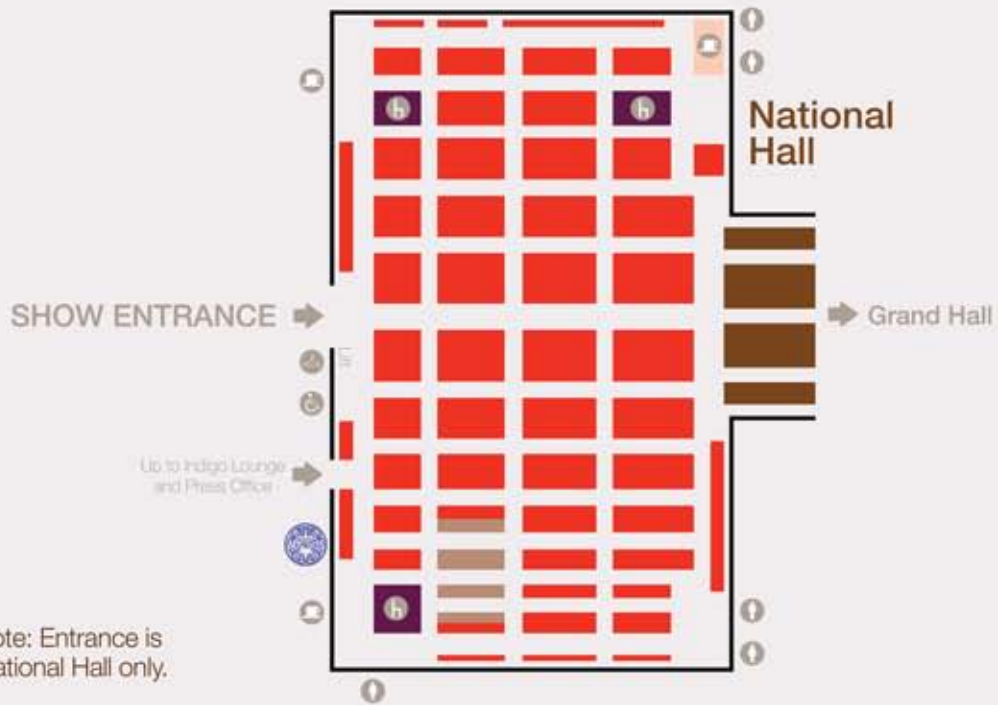

Show Map

Check out the Top Drawer Autumn floorplan and start planning your visit!

Area Key

- Stands
- Christmas Trends Feature
- Runway to Room Feature
- Princes Trust/Design Gap
- Seminar Theatre
- Seating
- Food and Drink

Facilities Key

- Food & Drink
- Cloakroom
- First Aid
- Toilets

Please note: Entrance is via the National Hall only.