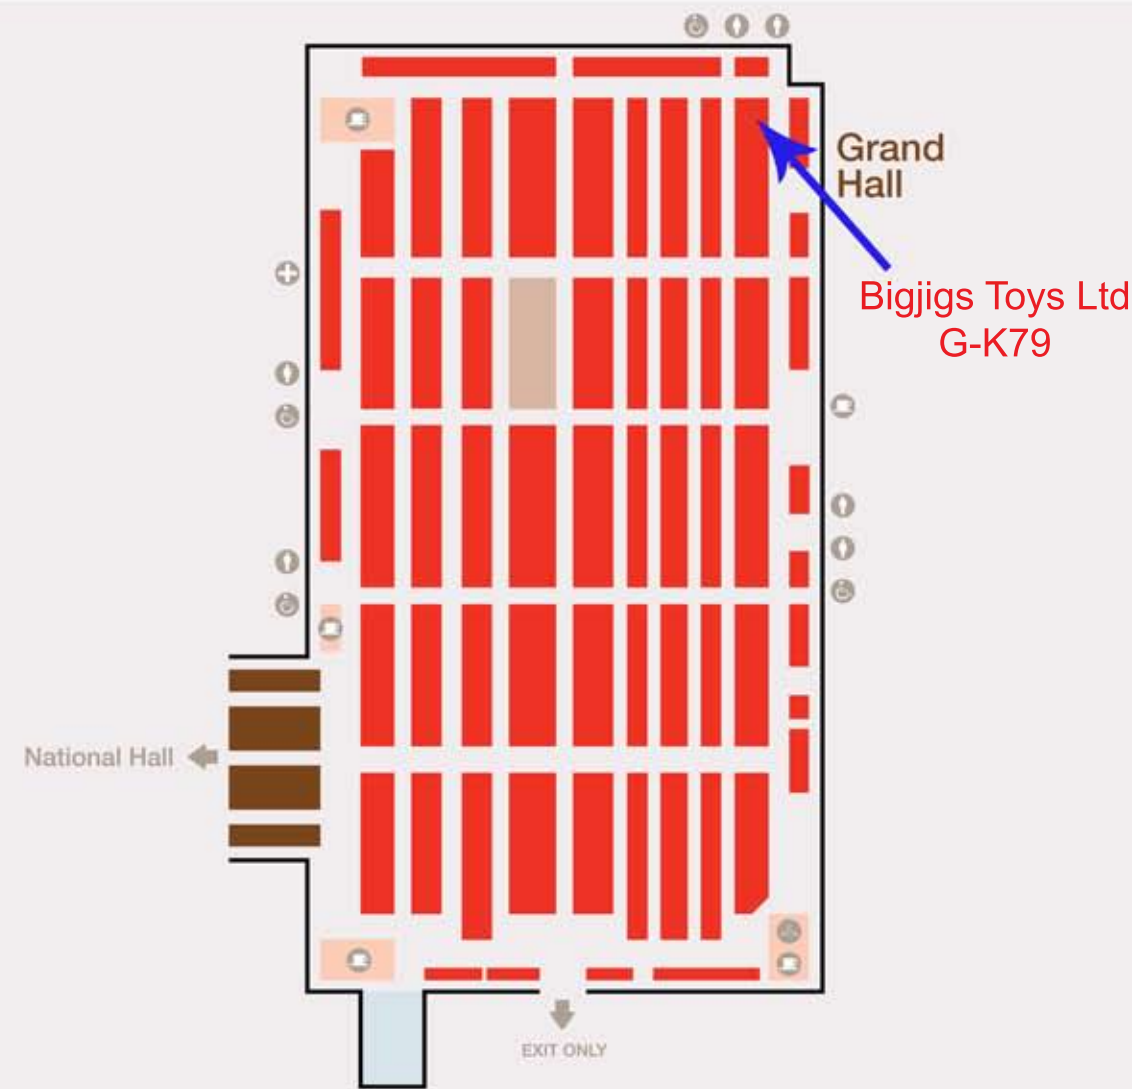

Show Map

Check out the Top Drawer Autumn floorplan and start planning your visit!

Area Key

- Stands
- Christmas Trends Feature
- Runway to Room Feature
- Princes Trust/Design Gap
- Seminar Theatre
- Seating
- Food and Drink

Facilities Key

- Food & Drink
- Cloakroom
- First Aid
- Toilets

Please note: Entrance is via the National Hall only.